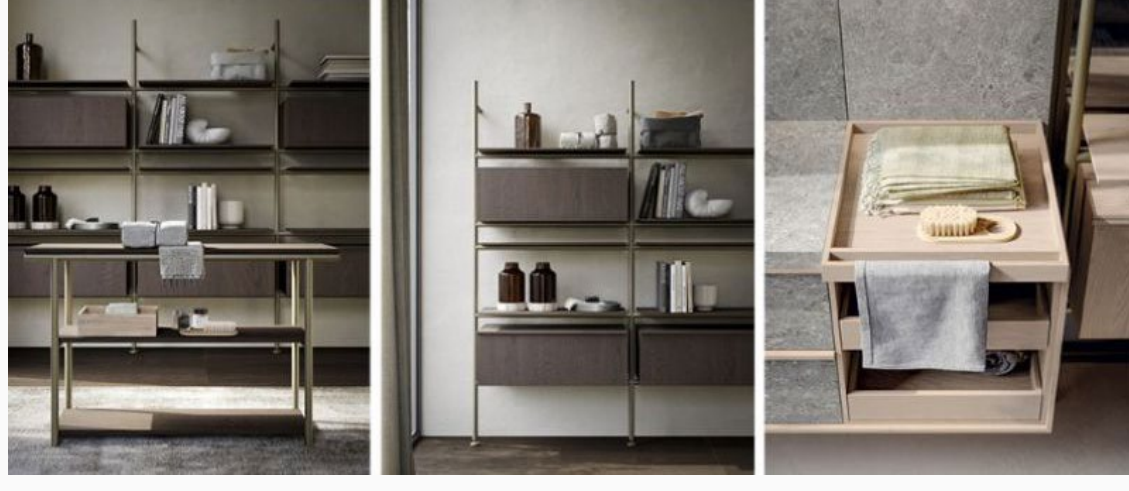

MORE SARTUS DESIGNS

NEW INTERIOR GLASS DOORS DECORATIONS

Architectural and sophisticated, the latest finishes in [MandiCasa's interior doors collection](#) elevate the luxury home space with their sense of uniqueness and exclusivity. As a refined expression of Made-in-Italy glass artistry, the finishes infuse each interior with their contemporary yet timeless essence.