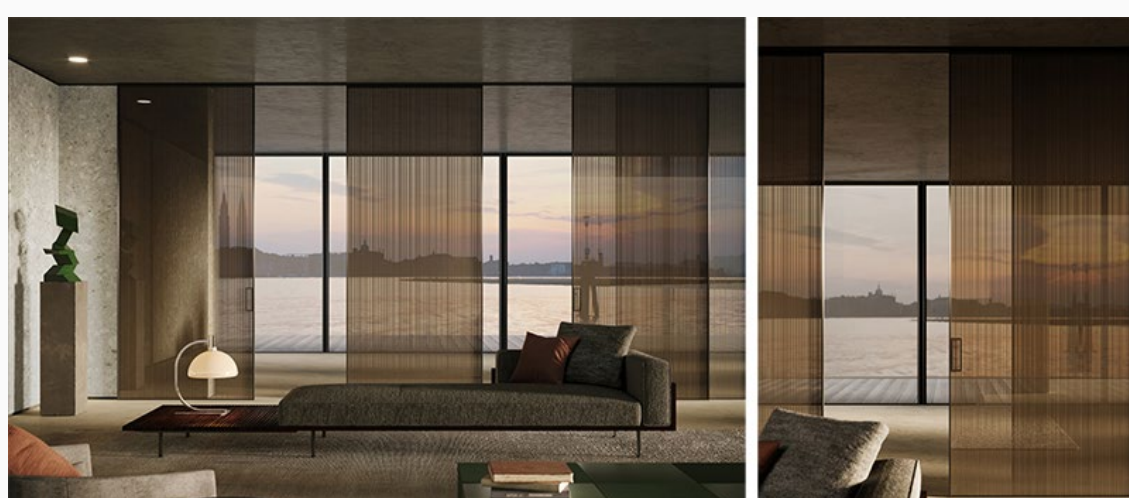

At the core of the Sartus design is the distinctive wooden frame which defines the contours of the cabinets while serving as a minimalist handle.

Another element - the versatile metal bar - creates the support structure for the Drappers bookcase and storage system, which can include shelves and cabinets to create wall or freestanding units. Used on its own attached to the wall, the metal bar becomes a multi-purpose rail accessorized with towel holders, shelves, and trays for a variety of objects.

Floating vanities and cabinets with legs combine with the above elements allowing you to create designs with unique visual rhythms.

MORE SARTUS DESIGNS

NEW INTERIOR GLASS DOORS DECORATIONS

Architectural and sophisticated, the latest finishes in [MandiCasa's interior doors collection](#) elevate the luxury home space with their sense of uniqueness and exclusivity. As a refined expression of Made-in-Italy glass artistry, the finishes infuse each interior with their contemporary yet timeless essence.

In a nod to the modern architectural trend of using centuries-old materials, Ceppo di Gré reproduces the look of a sedimentary stone typical of the Lake Iseo area of Italy. Available for our [metal framed hinged, sliding, pivot doors](#) and matching wall systems, the finish features a scale of light to dark grey tones beautifully highlighted by the interplay between glass and light.

The Canneté finish offers a contemporary variation of the fluted glass concept. Using the synergies between glass and light, Canneté brings an elegant visual movement to our Manhattan metal framed doors that reverberates into the whole environment.